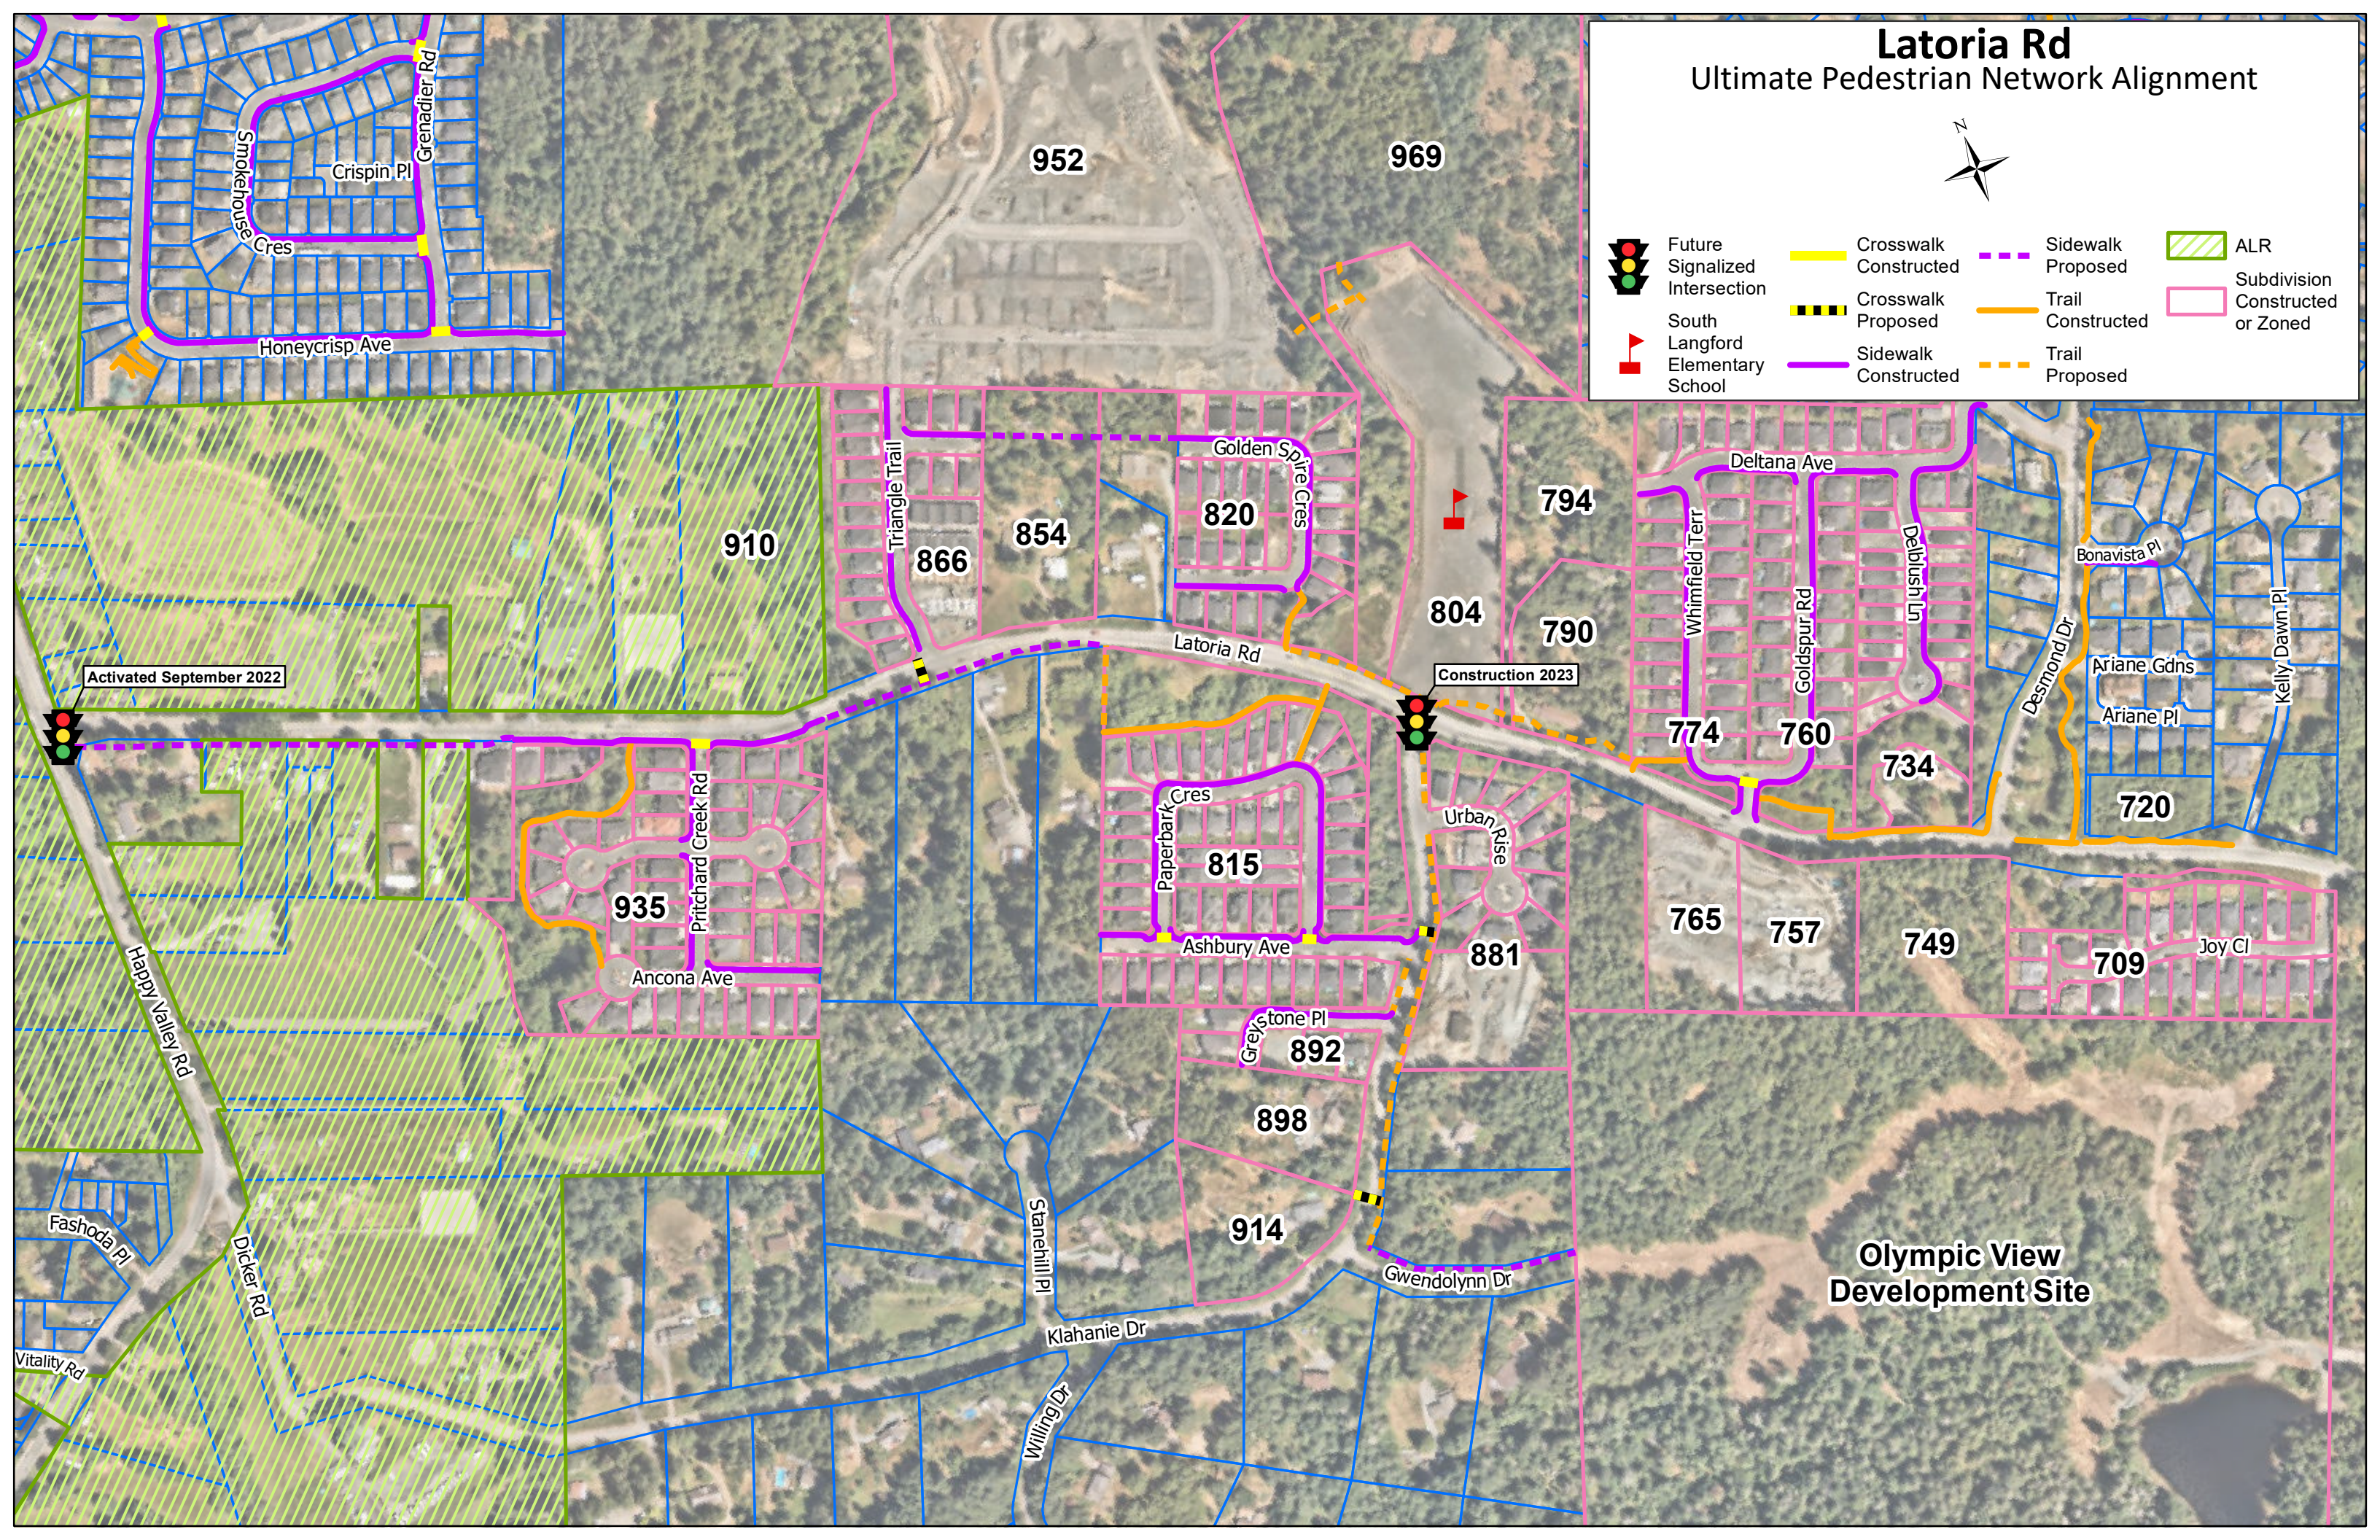

Latoria Rd

Ultimate Pedestrian Network Alignment

- | | | | | | | | |
|--|----------------------------------|--|-----------------------|--|-------------------|--|----------------------------------|
| | Future Signalized Intersection | | Crosswalk Constructed | | Sidewalk Proposed | | ALR |
| | South Langford Elementary School | | Crosswalk Proposed | | Trail Constructed | | Subdivision Constructed or Zoned |
| | | | Sidewalk Constructed | | Trail Proposed | | |

**Olympic View
Development Site**